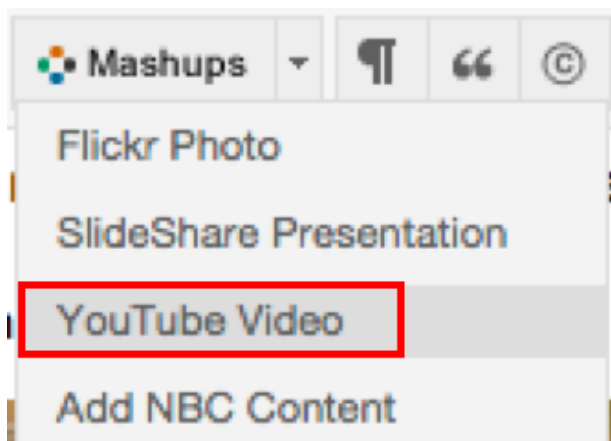

Faculty and Students - Insert a YouTube Video Within a Blackboard Wiki or Blog

Article Number: 881 | Rating: 1/5 from 1 votes | Last Updated: Thu, Jun 3, 2021 at 2:20 PM

2018

Faculty and Students - Insert a YouTube Video Within a Blackboard Wiki or Blog

One of the benefits to a wiki or blog is that you can insert videos that pertain to the content of your wiki or blog. Often times a video could enhance the content of your wiki or blog entry.

1. Edit or create a page/entry within your wiki or blog.
2. Place your cursor in the content space where you want to insert the video.
3. Click the **Mashup** button then select **YouTube Video**.